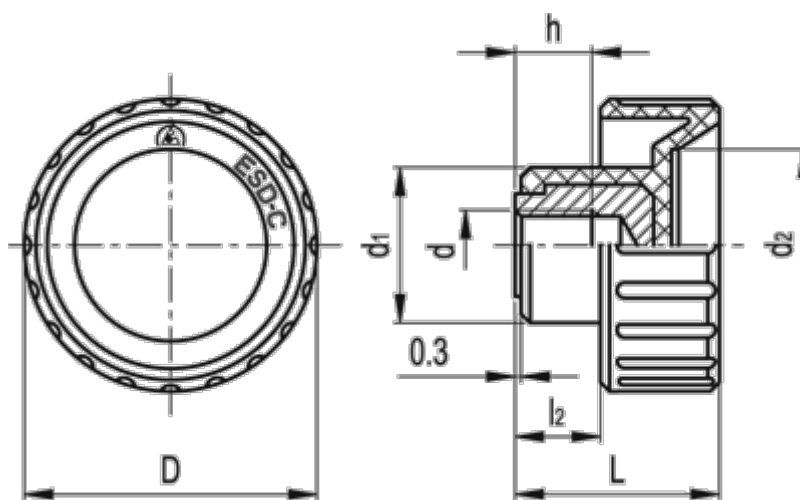

Data Sheet

Article number: 2302154121

Description: E+G Fluted grip knob
BT.16 B-M4-ESD-C

Measures

D	= 16
d1	= 11.0
d2	= 9
d 6H	= M4
h	= 6
L	= 13
l2	= 5
Weight (g)	= 5